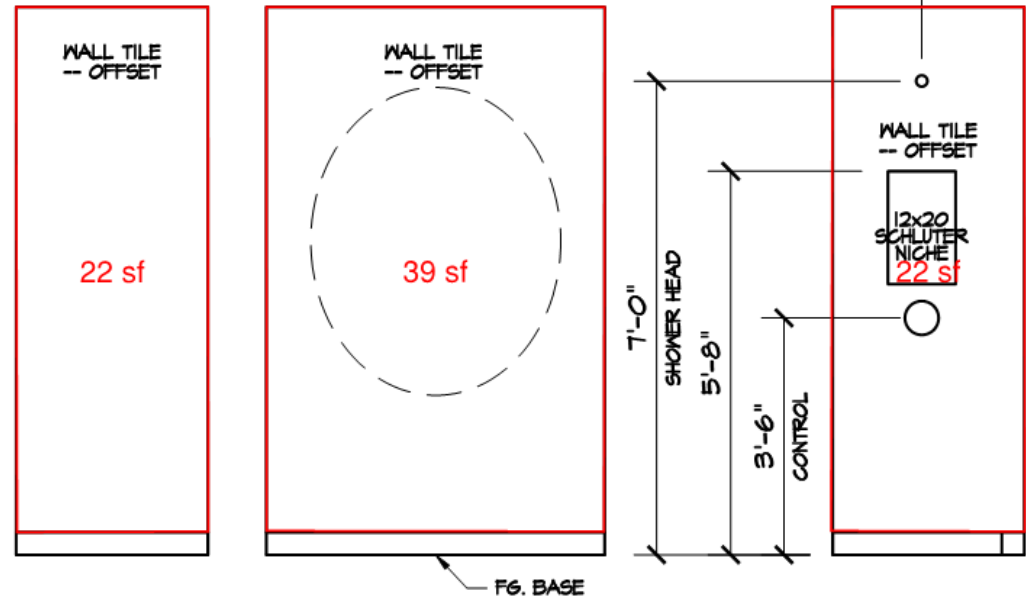

# OWNERS BATH

COUNTERTOP

CABINETS

FLOORING

\*CONTROLS, NICHE & SHOWER HEAD TO BE INLINE W/ FLR. DRAIN\*  
SHOWER CONTROL WALL

O. BATH SHOWER TILE

LIGHT FIXTURE